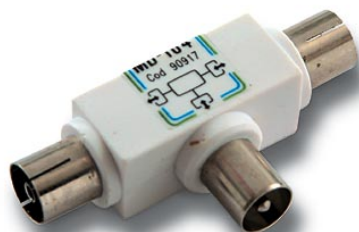

909 ACCESSORIES

INDCT.MIX/SPLIT. (2 OUTPUTS)

Code : **9090017**

Model : **MD-104**

Description

Two input multiplexer to connect to the input of a video. It can be used as a two input splitter. Female IEC input connector and male IEC output connector to connect to the equipment.

9090017

MD-104

Units per packing

1

Packing weight

0.02 Kg

Packing dimensions

80 x 45 x 25 mm