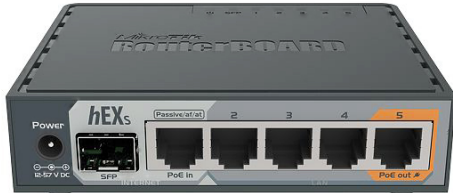

943 ROUTEUR EN-TÊTE POUR LA GESTION VPN

Code : **9430114**

Modèle : **ROU-112**

CODE	9430114
MODEL	ROU-112
Specifications	Architecture: MMIPS CPU: MT7621A CPU core count: 2 CPU nominal frequency: 880 MHz CPU Threads count: 4 Dimensions: 113 x 89 x 28 mm License level: 4 Operating System: RouterOS Size of RAM: 256 MB Storage size: 16 MB Storage type: FLASH Tested ambient temperature: -40°C to 70°C
Powering	PoE in: 802.3af/at PoE in input Voltage: 12-57 V Number of DC inputs: 2 (DC jack, PoE-IN) DC jack input Voltage: 12-57 V Max power consumption: 24 W Max power consumption: 6 W
Ethernet	10/100/1000 Ethernet ports: 5
Fiber	SFP ports: 1