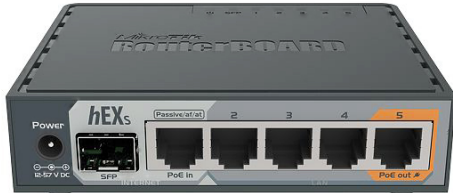

# 943 ROUTEUR EN-TÊTE POUR LA GESTION VPN

Code : **9430114**

Modèle : **ROU-112**

CODE	9430114
MODEL	ROU-112
Specifications	Architecture: MMIPS CPU: MT7621A CPU core count: 2 CPU nominal frequency: 880 MHz CPU Threads count: 4 Dimensions: 113 x 89 x 28 mm License level: 4 Operating System: RouterOS Size of RAM: 256 MB Storage size: 16 MB Storage type: FLASH Tested ambient temperature: -40°C to 70°C
Powering	PoE in: 802.3af/at PoE in input Voltage: 12-57 V Number of DC inputs: 2 (DC jack, PoE-IN) DC jack input Voltage: 12-57 V Max power consumption: 24 W Max power consumption: 6 W
Ethernet	10/100/1000 Ethernet ports: 5
Fiber	SFP ports: 1