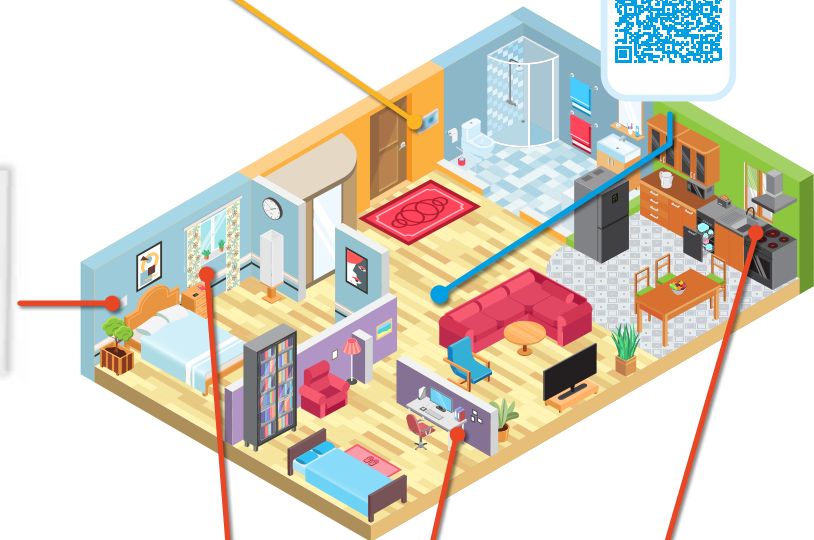

INTELLIGENT THERMOSTAT

The IPAL digital wireless boiler thermostat saves energy, customizing the temperature of a room according to the hours of the day, even remotely through the **IPALTherm** app (available for Android and iOS).